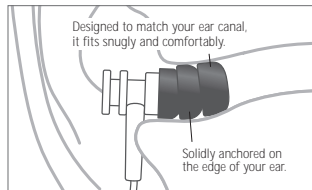

New-concept headphones deliver pure sound.

Listen to music with the EPH-100...
And discover greater detail and clarity than ever before.

The EPH-100 Inner Ear Headphones are the result of Yamaha's desire to enable you to hear not only clear music, but the sounds of the performer's breathing or the bassist's plucking of the strings, and even the emotions the artist put into the music. These new-concept headphones use a 6mm (1/4") diameter super-compact driver to deliver the sound to your ears in pure form. Superb tuning only possible from Yamaha with its long musical instrument and audio experience reproduces every minute detail. With the EPH-100, you'll fall in love with your favourite music all over again.

Super-Compact 6mm (1/4") Driver Reproduces Pure Sound

The EPH-100 features a 6mm (1/4") diameter super-compact driver that can be inserted straighter and closer to the eardrum than ordinary earphones. This allows you to hear pure, low-distortion sound without unwanted sound reflections. You enjoy natural, accurate reproduction with all sound sources.

Two-Stage Flange for Powerful Sound and Superior Comfort

The earpad has a two-part flange; the first part smoothly guides the driver into the ear, and the second fixes the earpad firmly in your ear. Tightly sealed for minimal sound leakage, it lets you enjoy powerful bass sound. The snug fit ensures optimal comfort.

Brass Body Reproduces Clear Sound with Sharp Definition.

The body is made of high quality brass, similar to that used in trumpets, which helps to minimise sound loss. Air outlet holes in the driver unit and exterior adjust sound quality and provide optimum sound emission with sharp definition.